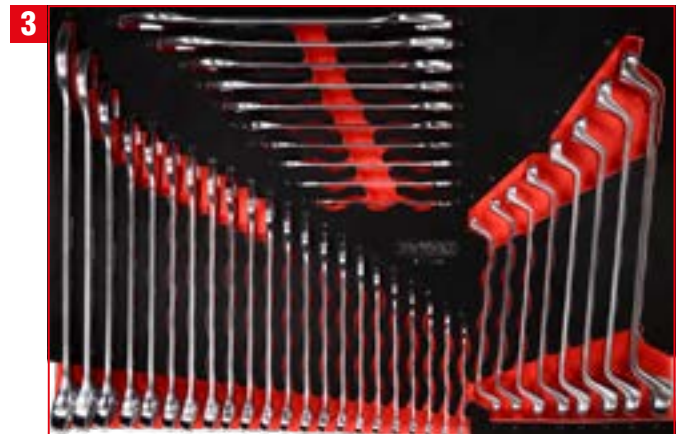

# 3.445,<sup>50</sup><sub>EUR</sub>

835.5279

279 Premium-  
Tools

1

1/4" socket spanner and screwdriver set in foam insert  
811.0105

2

3/8" + 1/2" socket spanner set in foam insert  
811.0101

3