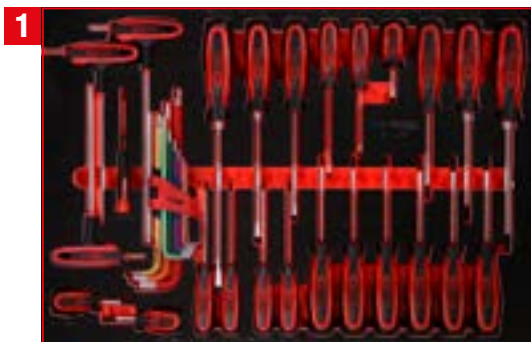

TLG
34

Screwdriver set

811.0034