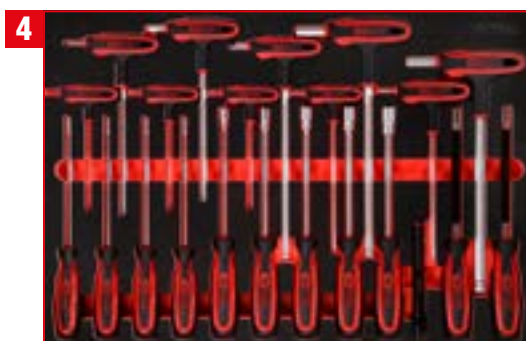

TLG  
139

1/4" + 3/8" + 1/2" socket spanner set in foam insert

811.0139

TLG  
53

Screw spanner set in foam insert

811.0053

TLG  
22

T-handle and screwdriver set in foam insert