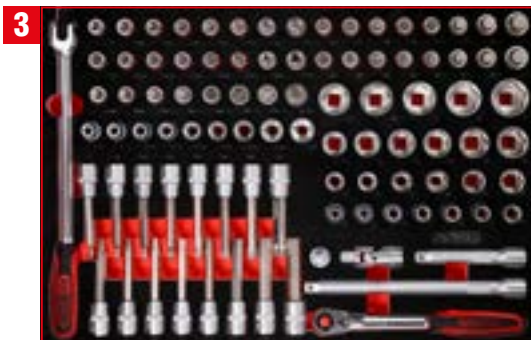

## 549 Premium-Tools

1

Screwdriver set in foam insert

811.0024

2

1/4" + 3/8" socket spanner set in foam insert

811.0156

3