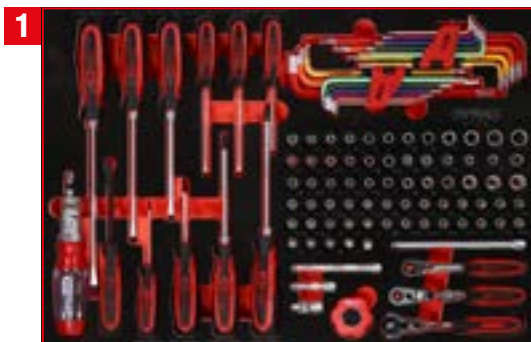

# P15

M

**PACKAGE PRICE!**

**2.353,90**  
EUR

815.5279

TLG  
105

1/4" socket spanner and  
screwdriver set

811.0105

TLG  
101

3/8" + 1/2" socket spanner set

811.0101

TLG  
40

Screw spanner set

811.1040

TLG  
12

Spanner set