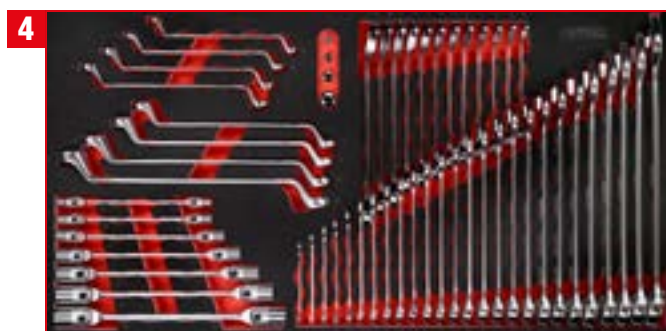

Screw spanner set in foam insert

813.0057