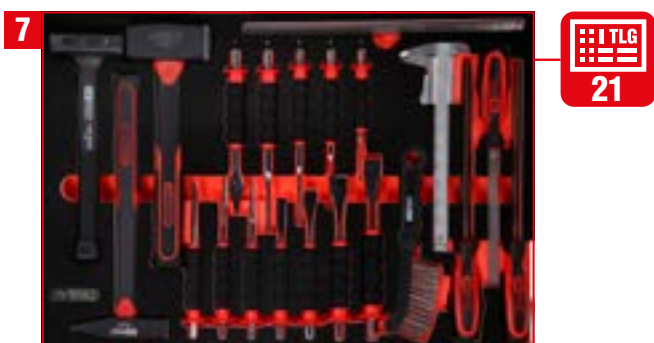

# Performance from the first moment!

Screw spanner set in foam insert

811.0051

T-handle and screwdriver set in foam insert

811.1022

Hammer, chisel and file set in foam insert

811.0021

Spanner set in foam insert