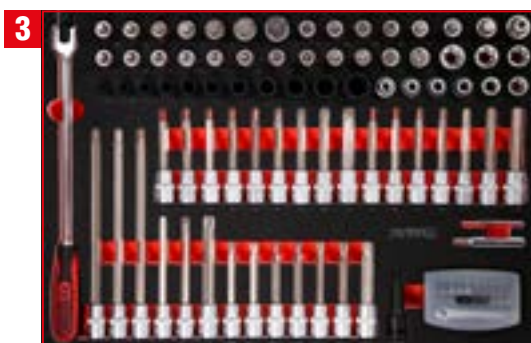

TLG
81

1/2" screwdriver bit set

811.1111