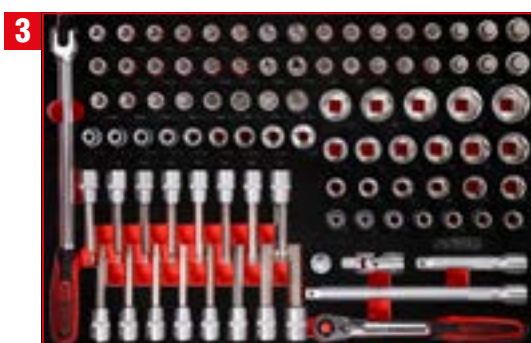

TLG
95

1/2" socket spanner set in foam insert

811.0095