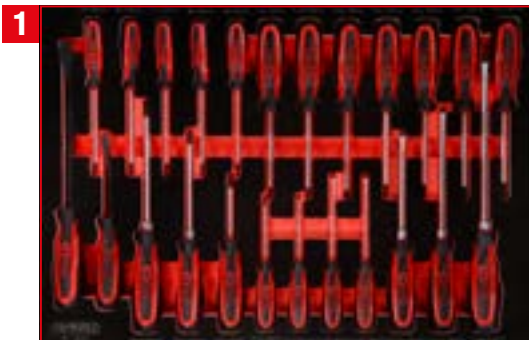

TLG
24

Screwdriver set in foam insert

811.0024