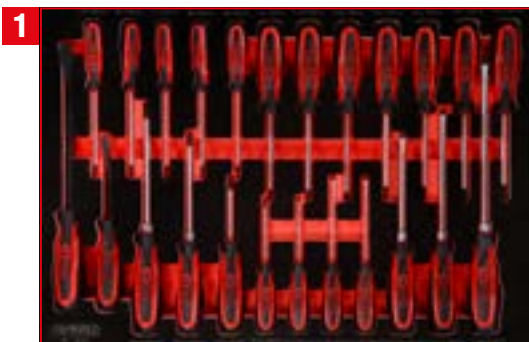

TLG
24

Screwdriver set

811.0024