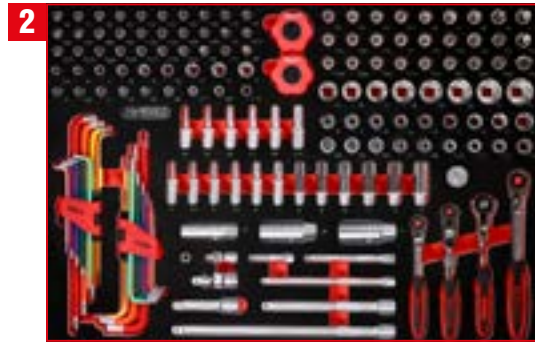

TLG  
156

1/4" + 3/8" socket spanner set in foam insert

811.0156

TLG  
95

1/2" socket spanner set in foam insert

811.0095

TLG  
40

Screw spanner set in foam insert