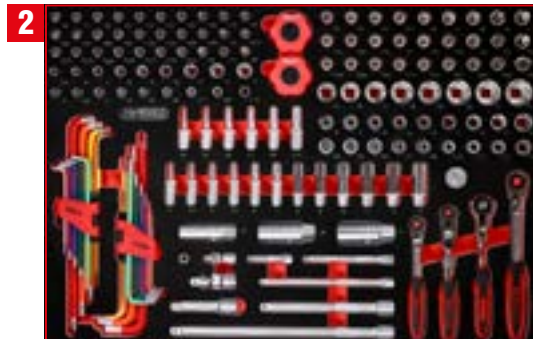

## 549 Premium-Tools

1

Screwdriver set in foam insert

811.0024

2

1/4" + 3/8" socket spanner set in foam insert

811.0156

3