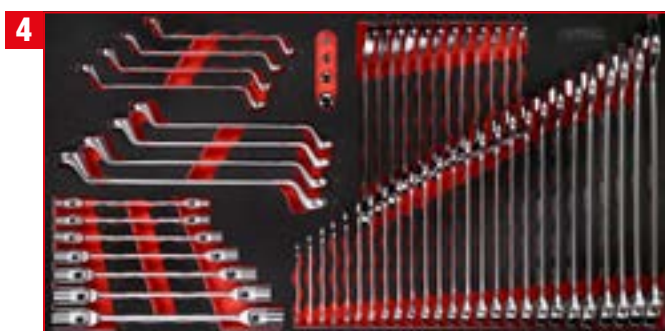

Screw spanner set in foam insert

813.0057