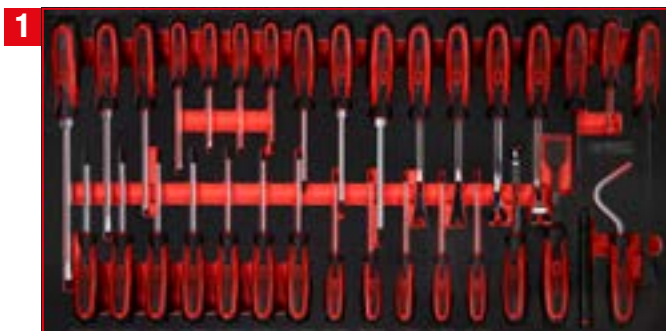

# 3.799, <sup>EUR</sup>

825.8564

**564 Premium-  
Tools**

Screwdriver set in foam insert

813.0033

1/4" + 3/8" socket spanner set in foam insert

813.0213

1/2" socket spanner set in foam insert