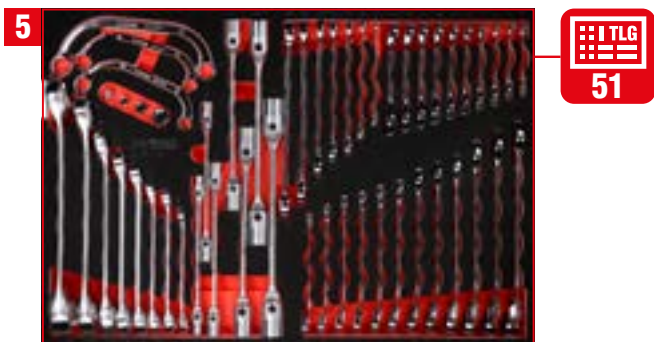

Screw spanner set in foam insert

811.0051