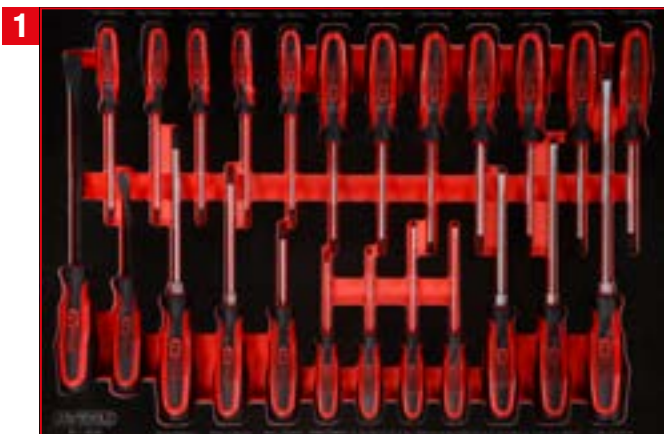

# P15

M

**PACKAGE PRICE!**

**1.979,<sup>50</sup> EUR**

815.4241

Screwdriver set

811.0024

1/4" + 3/8" + 1/2" socket spanner set