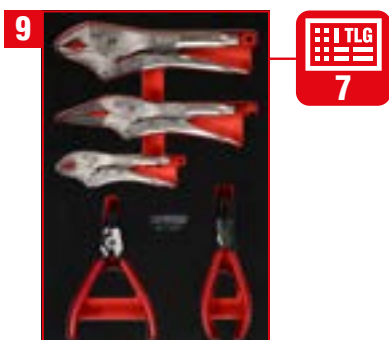

Spanner set in foam insert

812.0007