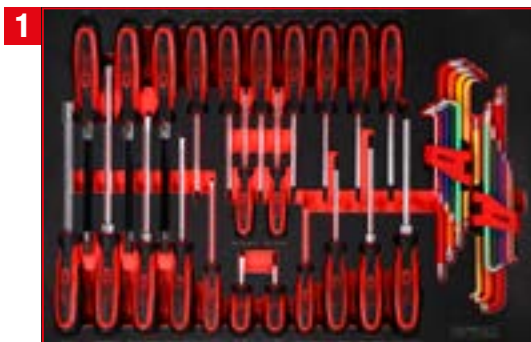

# P15

M

**PACKAGE PRICE!**

**2.799,-<sup>EUR</sup>**

815.7397

TLG  
41

Screwdriver set

811.0041