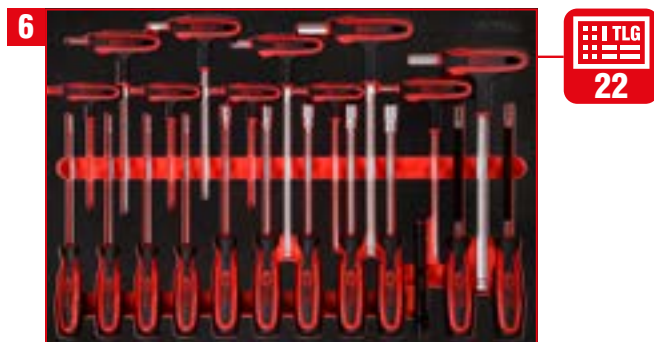

T-handle and screwdriver set in foam insert

811.1022