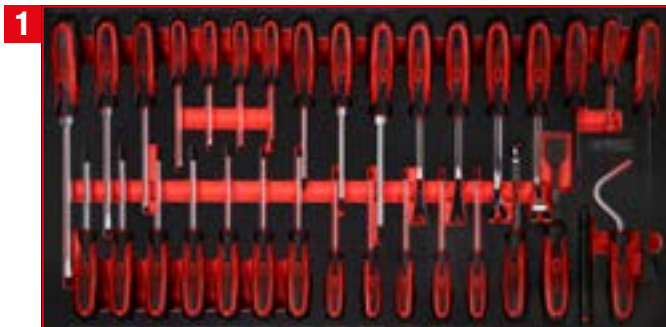

# 3.851,90

EUR

825.7510

**510 Premium-  
Tools**

Screwdriver set in foam insert

813.0033

1/4" + 3/8" socket spanner set in foam insert

813.0213