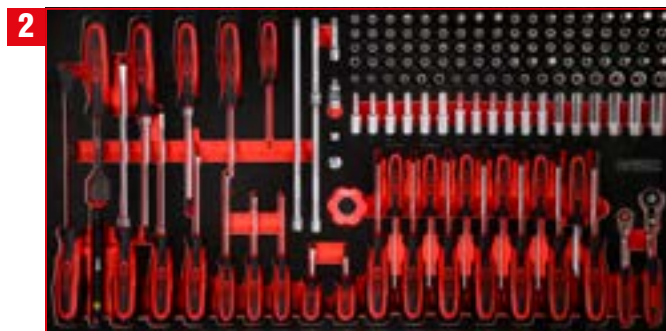

## P25

Scan QR code  
for detailed  
assortment list

**PACKAGE PRICE!**

**4.600,<sup>90</sup><sub>EUR</sub>**

825.8660

**660 Premium-  
Tools**

Screw spanner set in foam insert

813.0057