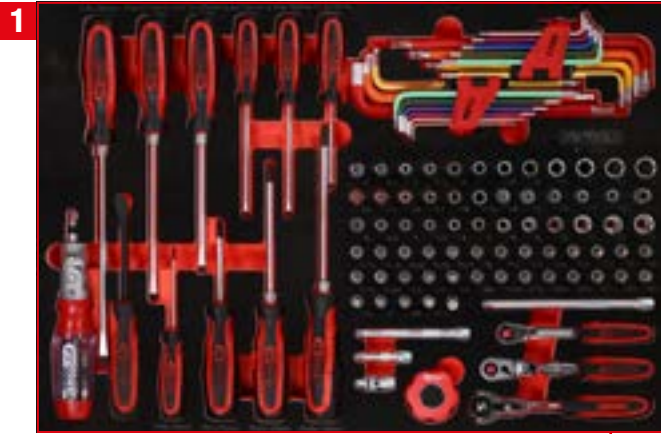

# 3.445,<sup>50</sup><sub>EUR</sub>

835.5279

279 Premium-  
Tools

1

1/4" socket spanner and screwdriver set in foam insert  
811.0105

2

3/8" + 1/2" socket spanner set in foam insert  
811.0101

3