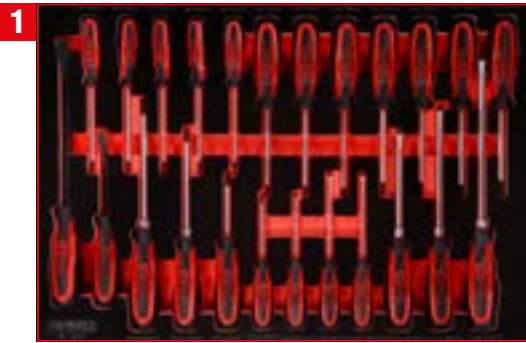

TLG
24

Screwdriver set in foam insert

811.0024