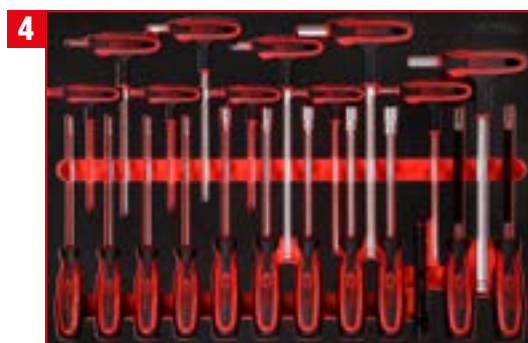

TLG  
159

1/4" + 3/8" + 1/2" socket spanner set

811.0159

TLG  
40

Screw spanner set

811.1040

TLG  
22

T-handle and screwdriver set